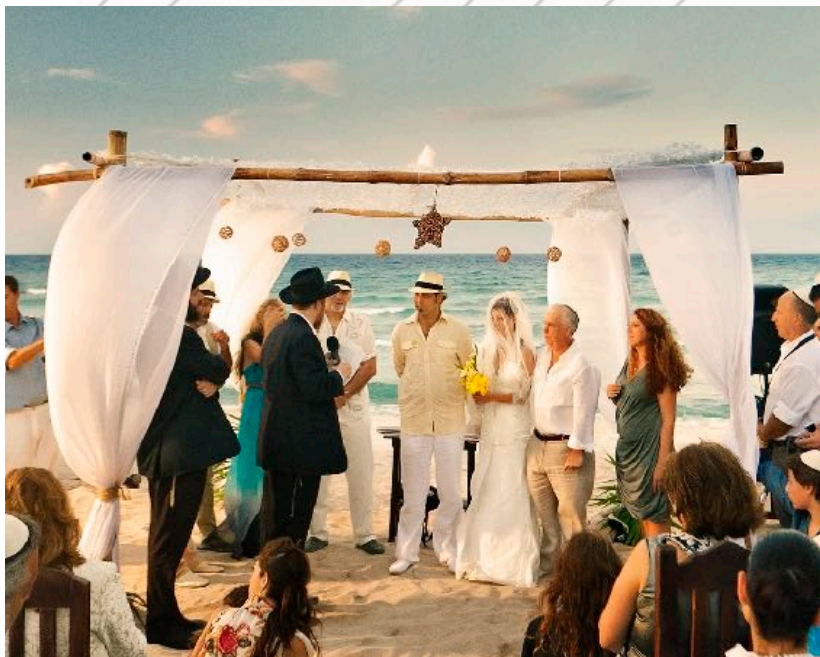

...FOR US, REALITY IS ABOUT...REALIZING YOUR DREAMS.

:CLICK: SAMAYALOUNGE.COM [FACEBOOK](#) [INSTAGRAM](#)