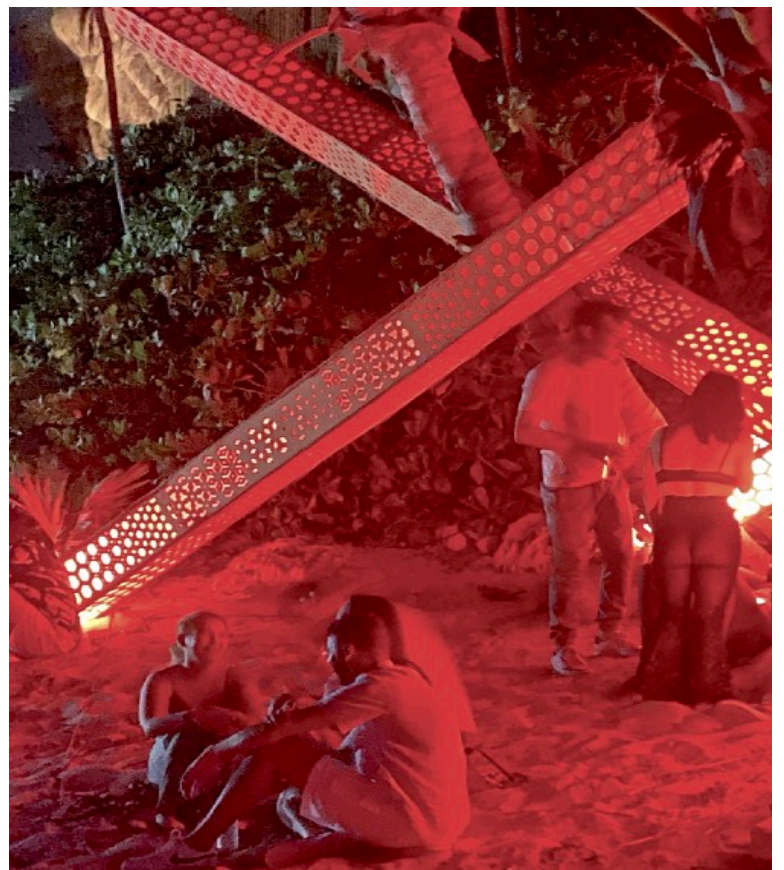

...FOR US, REALITY IS ABOUT...REALIZING YOUR DREAMS.

:CLICK: SAMAYALOUNGE.COM [FACEBOOK](#) [INSTAGRAM](#)