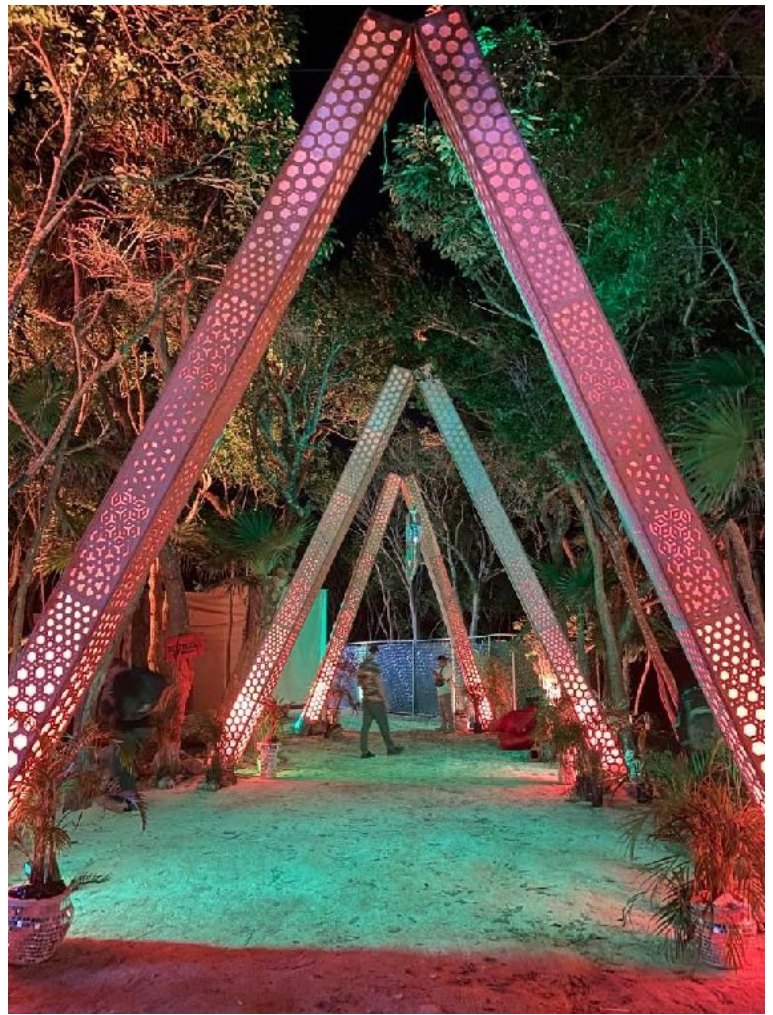

TORRES DE LA LUZZA

WOODEN
LIGHT
TOWERS

MULTI
PURPOSE

MULTI
COLORS

UNIQUE

3 & 6
METERS
LENGTH