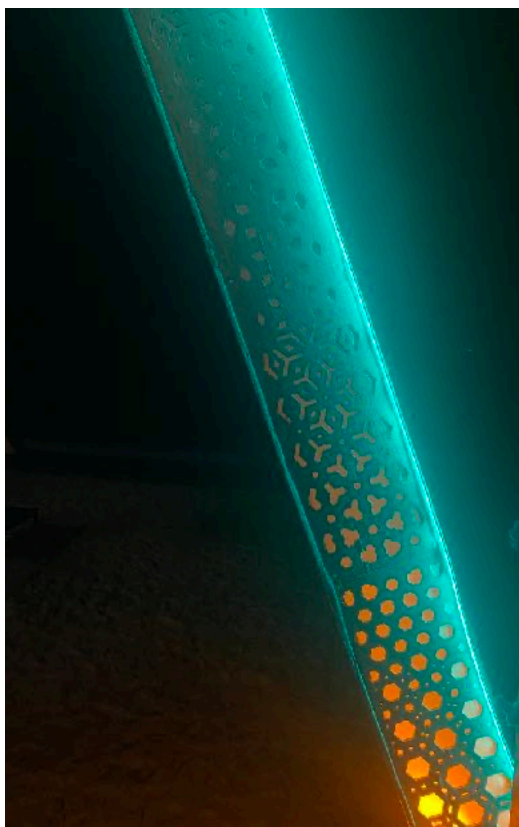

TORRES DE LA LUZZA

WOODEN
LIGHT
TOWERS

MULTI
PURPOSE

MULTI
COLORS

UNIQUE

3 & 6
METERS
LENGTH