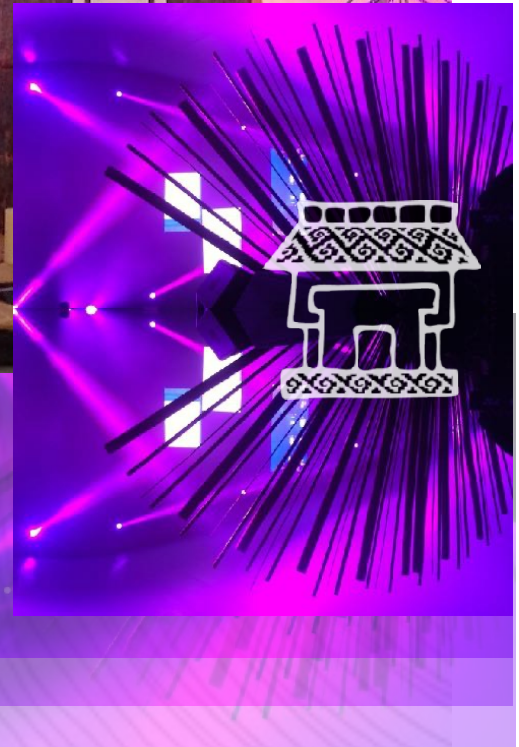

STAGE DESIGN

...FOR US, REALITY IS ABOUT...REALIZING YOUR DREAMS.

:CLICK: SAMAYALOUNGE.COM [FACEBOOK](#) [INSTAGRAM](#)