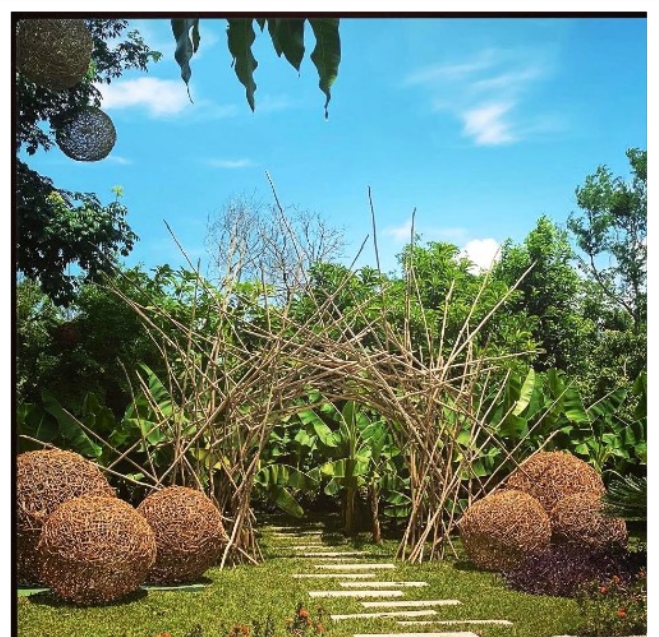

...FOR US, REALITY IS ABOUT...REALIZING YOUR DREAMS.

:CLICK: SAMAYALOUNGE.COM [FACEBOOK](#) [INSTAGRAM](#)