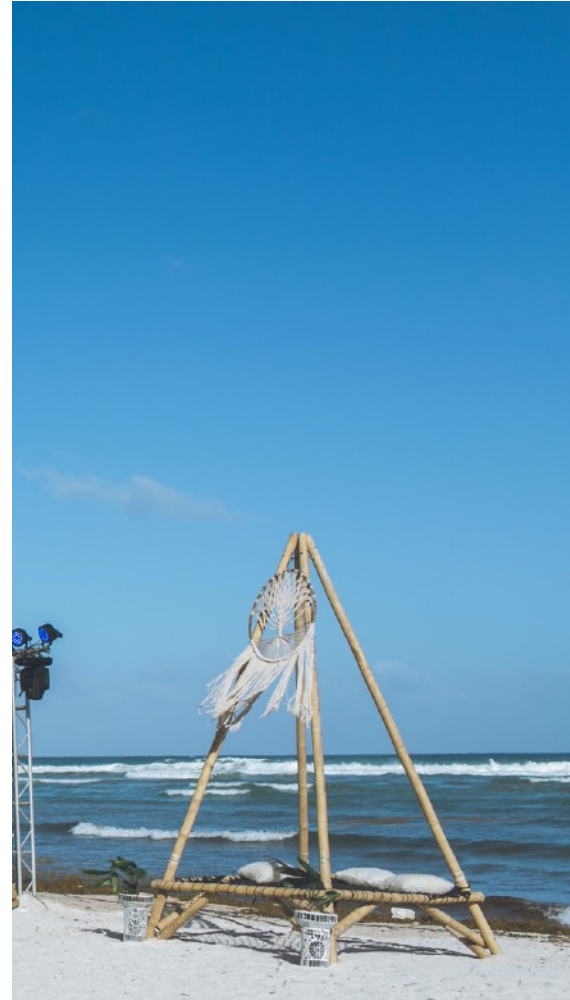

# Pyramid Mayan net

Unique Tulum style hammock's

**NUEVO  
2022**

Ideal for weddings and events, these new hammocks are a delicious way to link up all of your guests in a more intimate way. The experience of relaxing on our nets and feel how you levitate on top of the sand is unique... chill out the TULUM way.