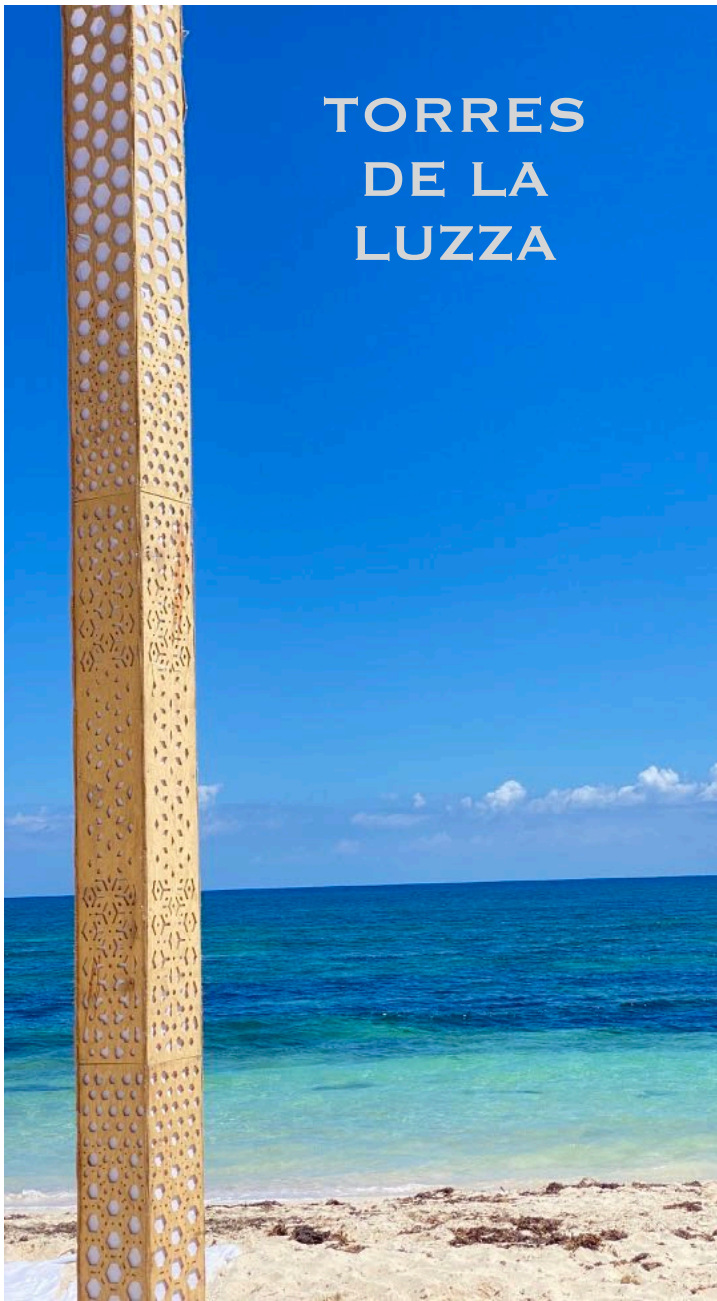

TORRES DE LA LUZZA

WOODEN
LIGHT
TOWERS

MULTI
PURPOSE

MULTI
COLORS

UNIQUE

3 & 6
METERS
LENGTH